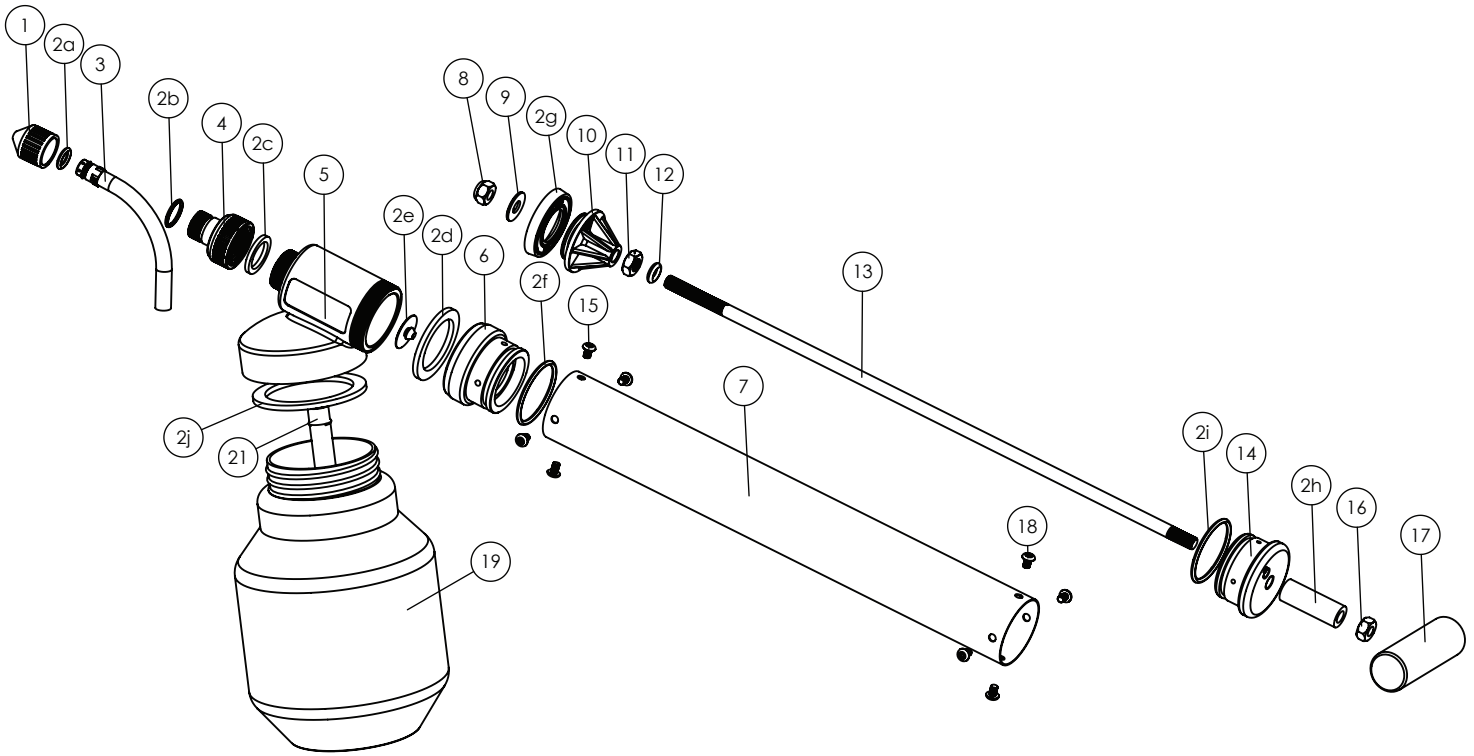

TG500 HAND PUMP TEXTURE GUN PARTS LIST

Ref No.	Part No.	Description	Price	Ref No.	Part No.	Description	Price	Ref No.	Part No.	Description	Price
1	L108	Brass Texture Spray Tip	\$19.95	2j	L120	Jar Gasket	\$1.95	12		Rod O-Ring	
2a		Copper Tube O-Ring		3	L104	Copper Tube	\$20.95	13	L112	Stainless Steel Rod	\$14.95
2b		Nose O-Ring		4	L110	Brass Nose	\$29.95	14	L115	Aluminum End Cap	\$19.95
2c		Nose Gasket		5	L102	Brass Main Body	\$52.00	15	L114	Rod Lock	\$5.95
2d		Main Body O-Ring		6	L105	Check Valve Holder	\$22.95	16		Handle Lock Nut	
2e	L121	Check Valve	\$2.95	7	L113	Aluminum Pump Body	\$29.95	17	L106	Aluminum Handle	\$15.95
2f		Check Valve Gasket		8		Nylon Insert Lock Nut		18		Stainless Steel Screws	
2g	L122	Rubber Plunger Cup	\$3.95	9		Stainless Steel Washer		19	L103	50oz Plastic Jar	\$8.95
2h		Rod Stop		10	L127	Plunger Cup Holder	\$4.95	20	L101	Brass Jar Lid	\$31.95
2i		Main Body To Jar Lid O-Ring		11		Large Rod Nut		21	L111	Rubber Tube For 50oz Jar	\$2.95
	L109	Brass Acoustic Spray Tip	\$19.95		L119	Tune Up Kit Includes 2a, 2b, 2c, and 2d	\$3.95		L118	Rebuild Kit Includes 2a, 2b, 2c, 2d, 2e, 2f, 2g, 2h, 2i, And 2j	\$11.95